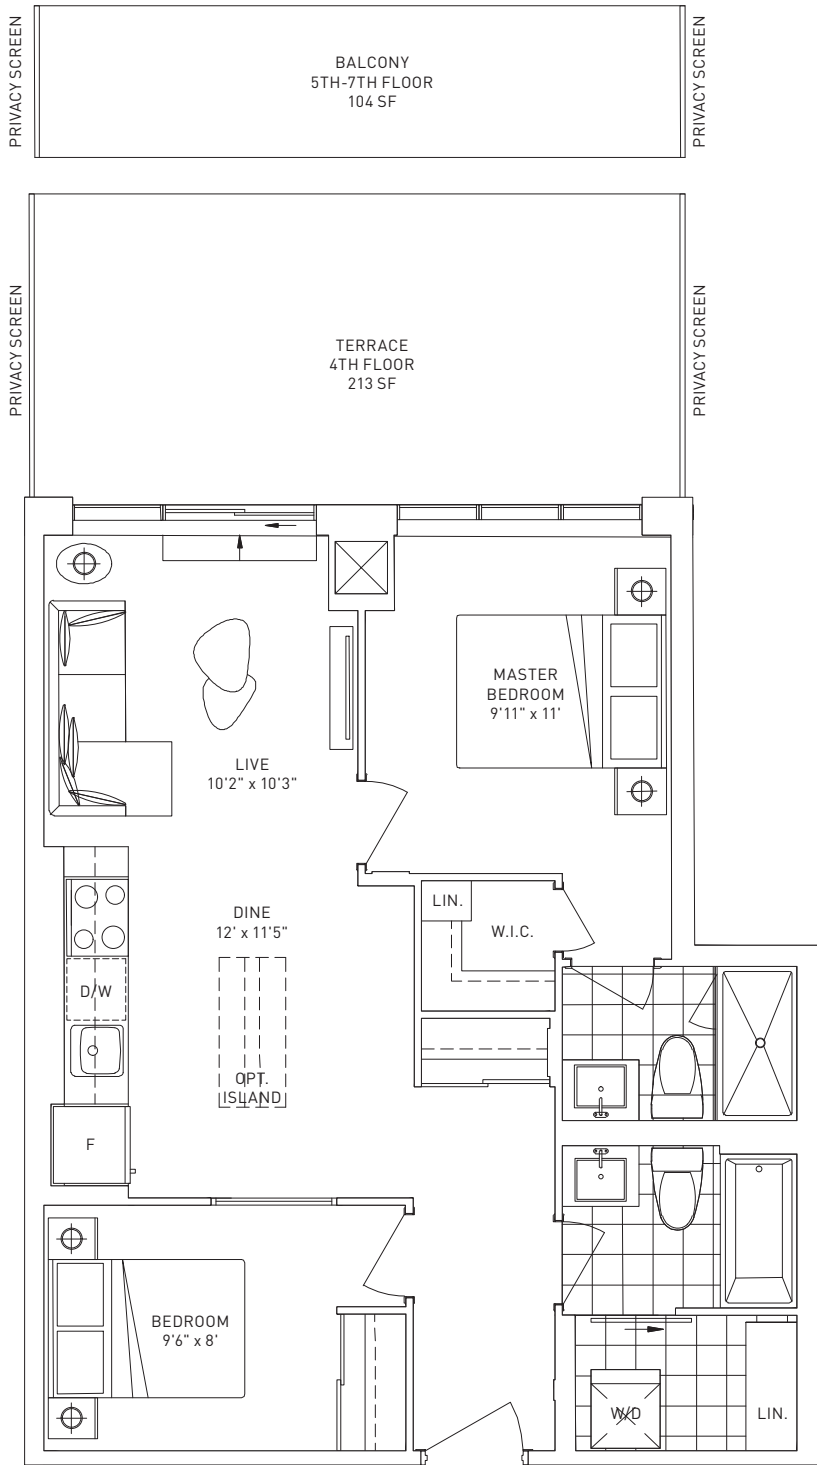

ZB-6

2 BED + 2 BATH

INTERIOR 728 SF

EXTERIOR 104 SF

TOTAL 832 SF

PHASE TWO

SATURDAY

IN DOWNSVIEW PARK

E. & O.E. April 2019.