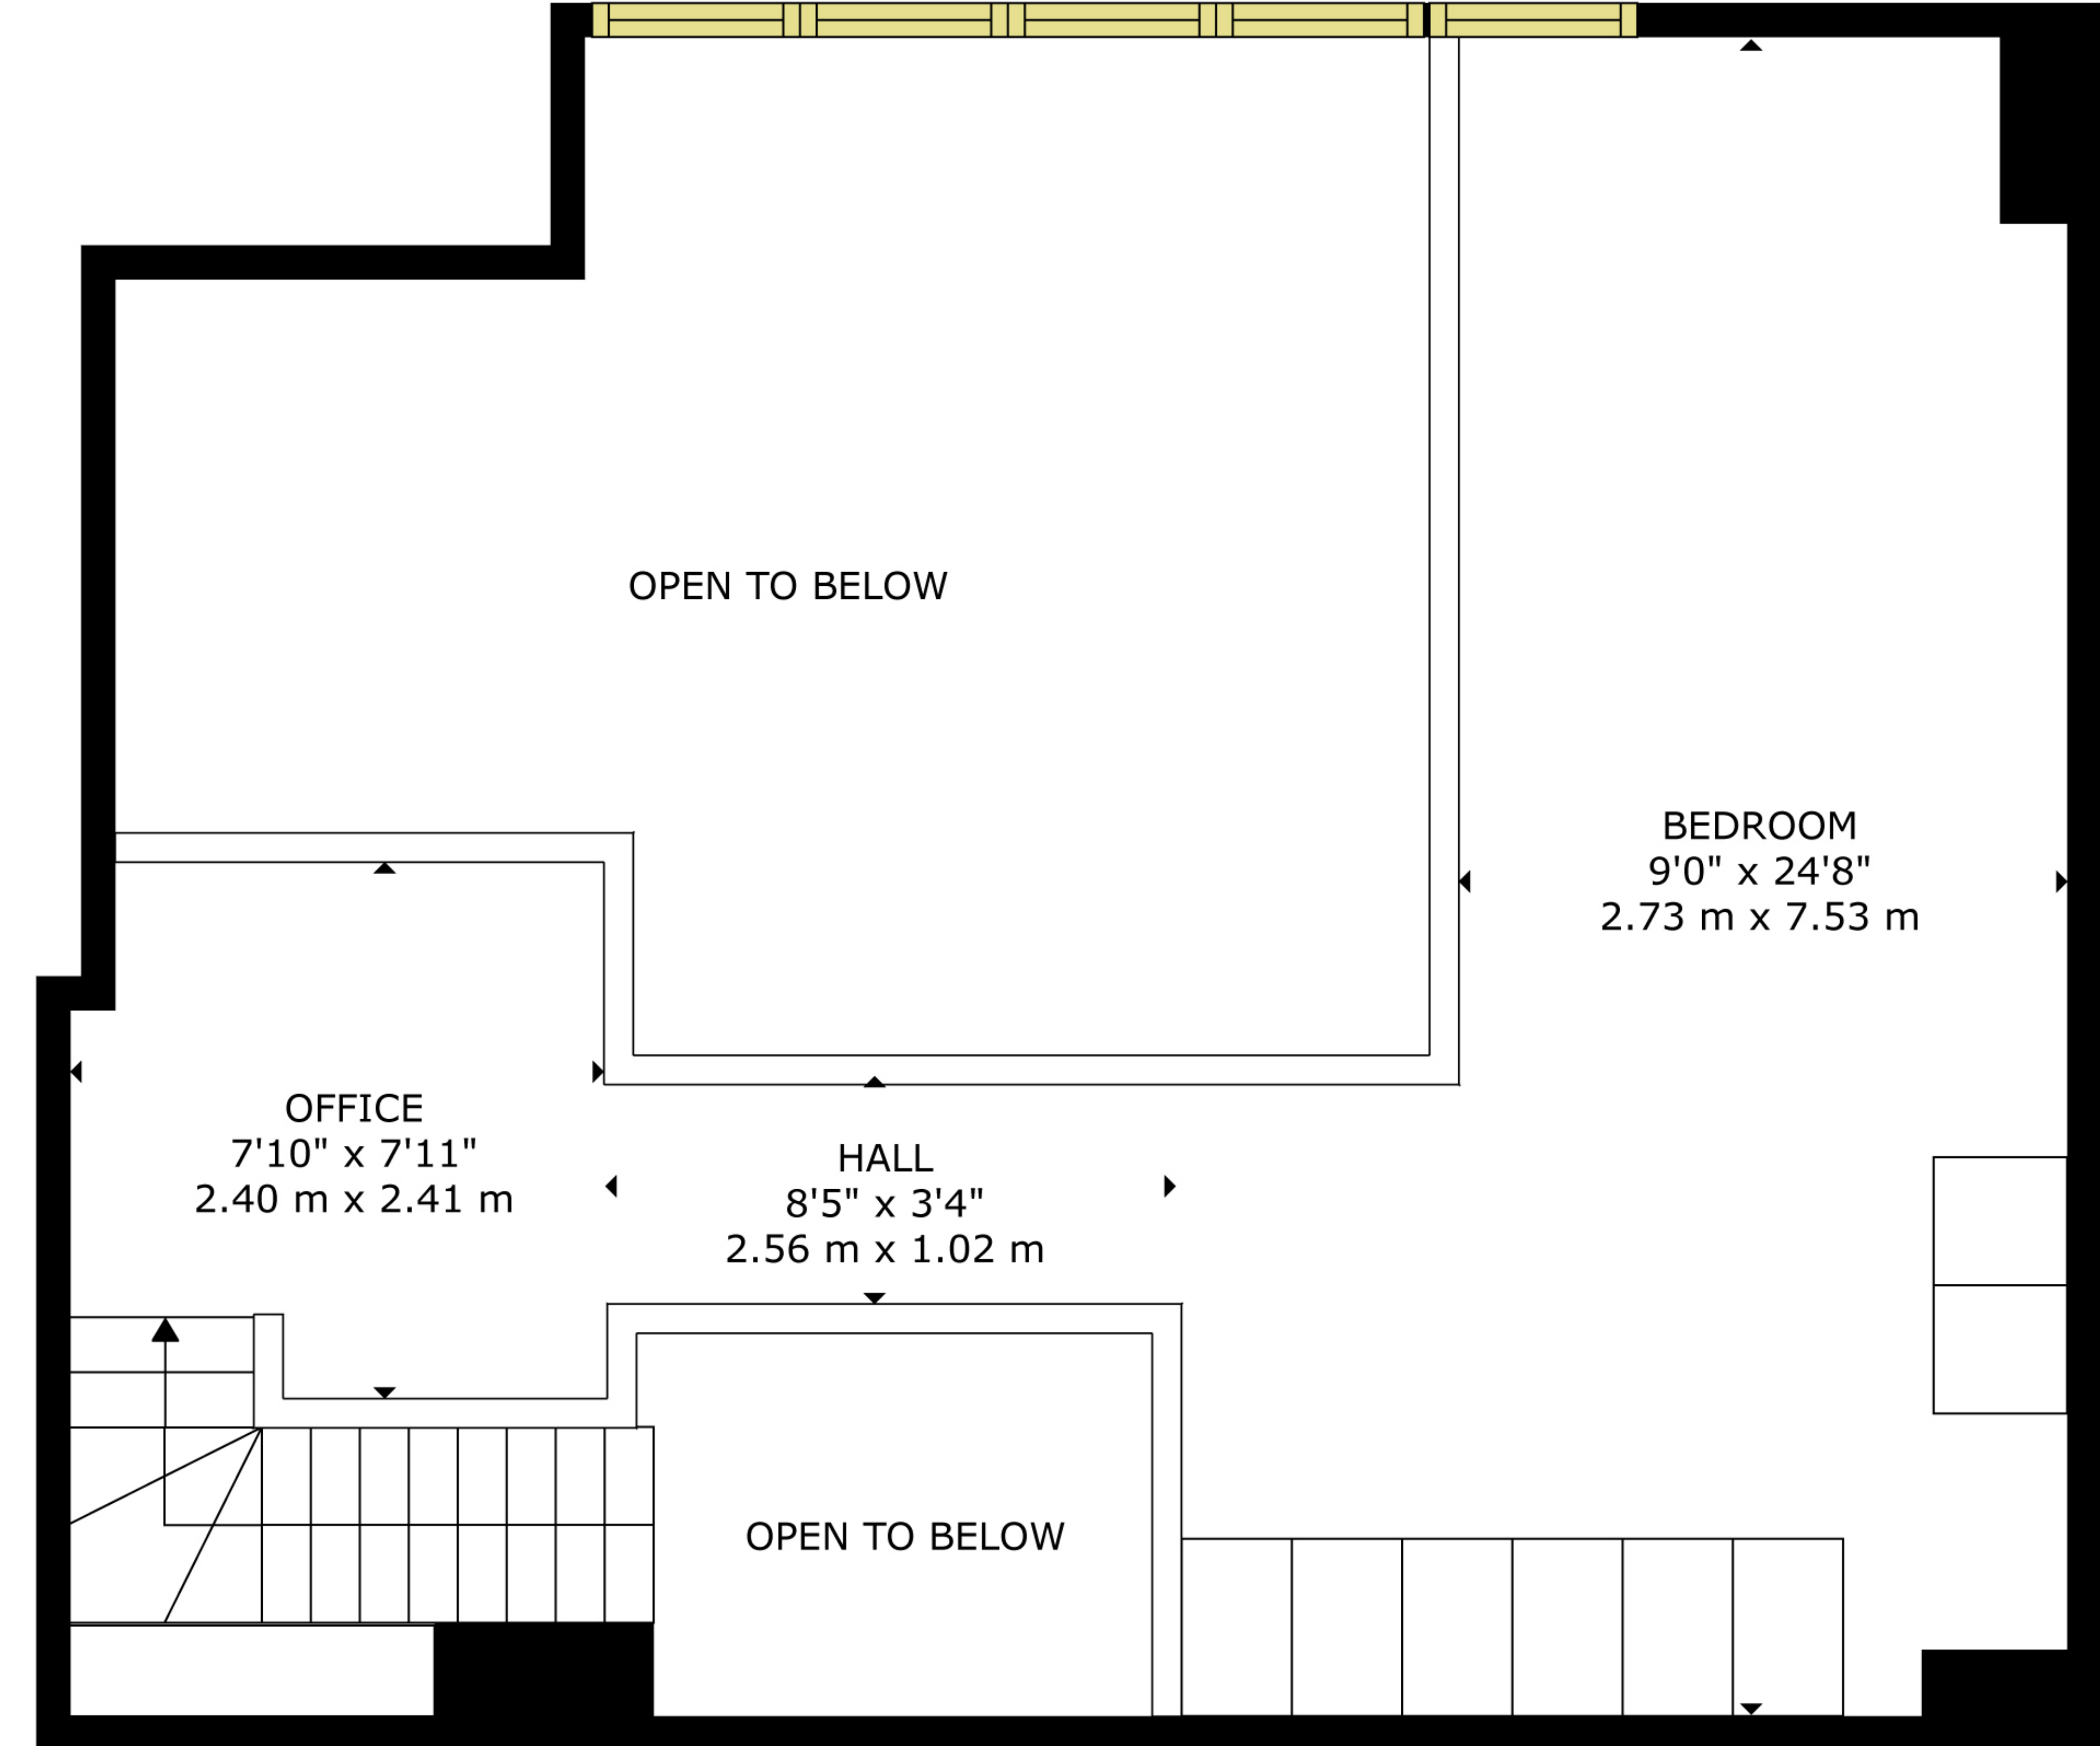

300 Manitoba Street, Etobicoke, ON, Canada

FLOOR 1

FLOOR 2

GROSS INTERNAL AREA
FLOOR 1: 774 sq. ft, 72 m², FLOOR 2: 445 sq. ft, 41 m²
TOTAL: 1220 sq. ft, 113 m²
SIZES AND DIMENSIONS ARE APPROXIMATE, ACTUAL MAY VARY.