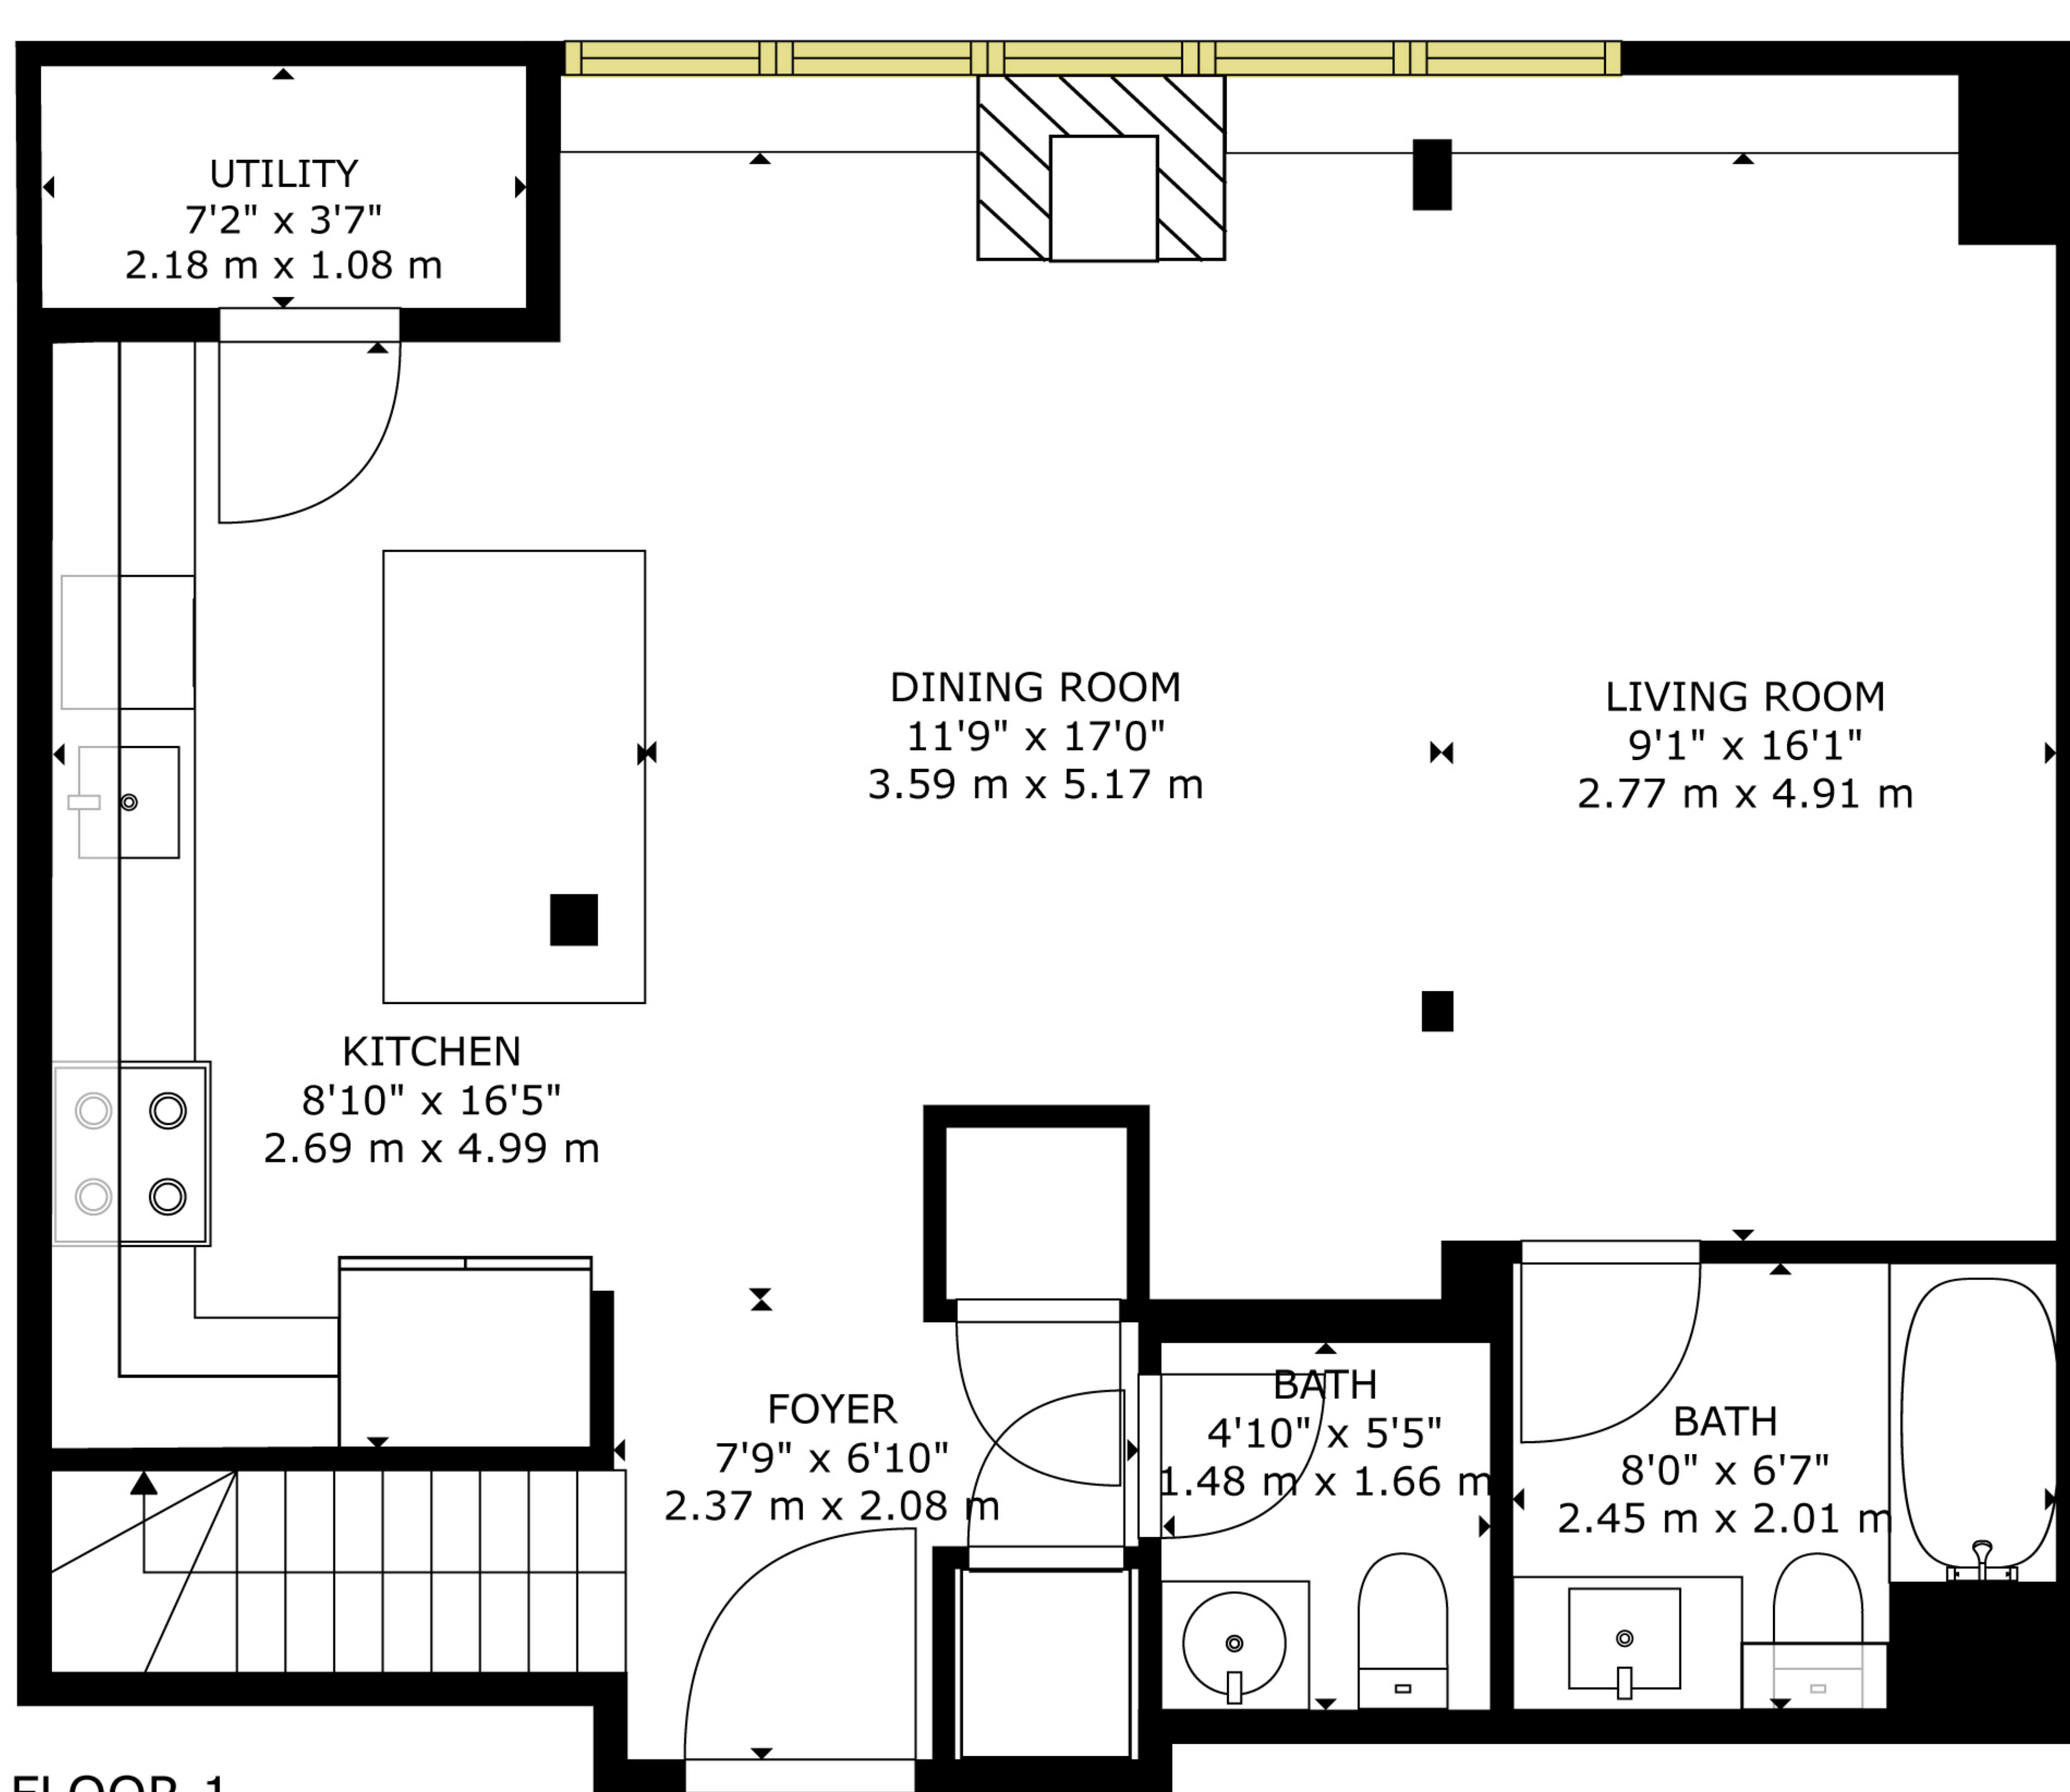

300 Manitoba Street, Etobicoke, ON, Canada

FLOOR 1

FLOOR 2

GROSS INTERNAL AREA
FLOOR 1: 774 sq. ft, 72 m², FLOOR 2: 445 sq. ft, 41 m²
TOTAL: 1220 sq. ft, 113 m²
SIZES AND DIMENSIONS ARE APPROXIMATE, ACTUAL MAY VARY.